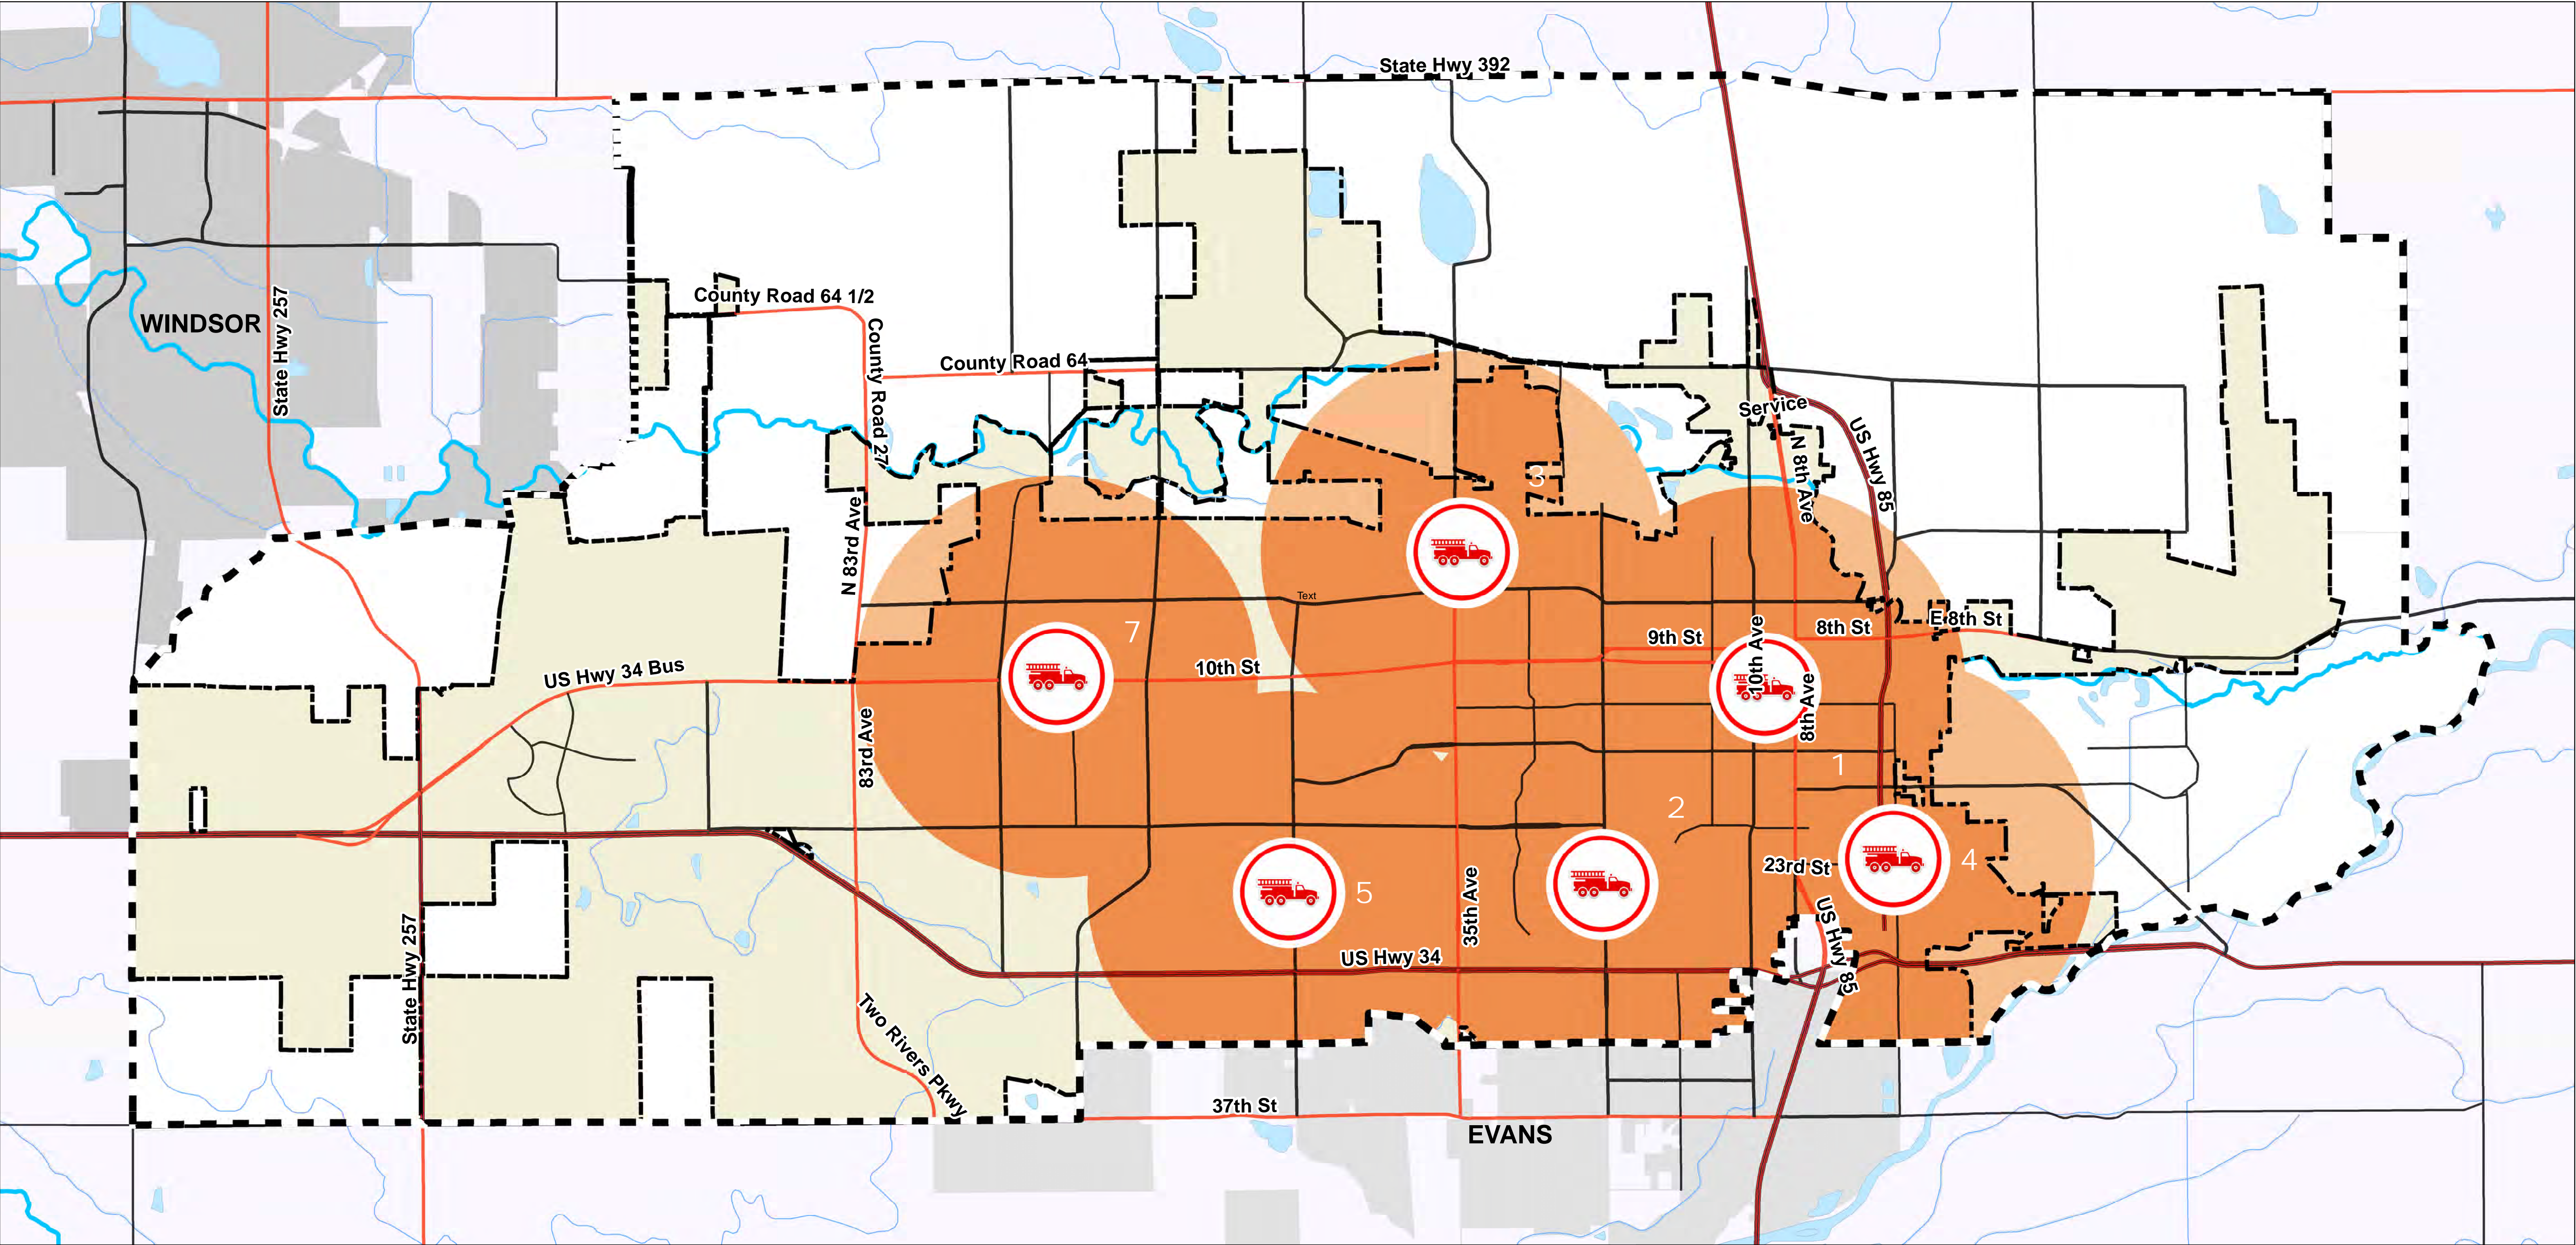

# ADEQUATE PUBLIC FACILITIES ANALYSIS (FIRE)

## Legend

-  Greeley City Limits
-  Long Range Expected Growth Area (LREGA)
-  Outside LREGA
-  Evans City Limits
-  Windsor Town Limits
-  Adequate Fire Coverage Within the City
-  Adequate Fire Coverage Within the LREGA
-  Fire Stations