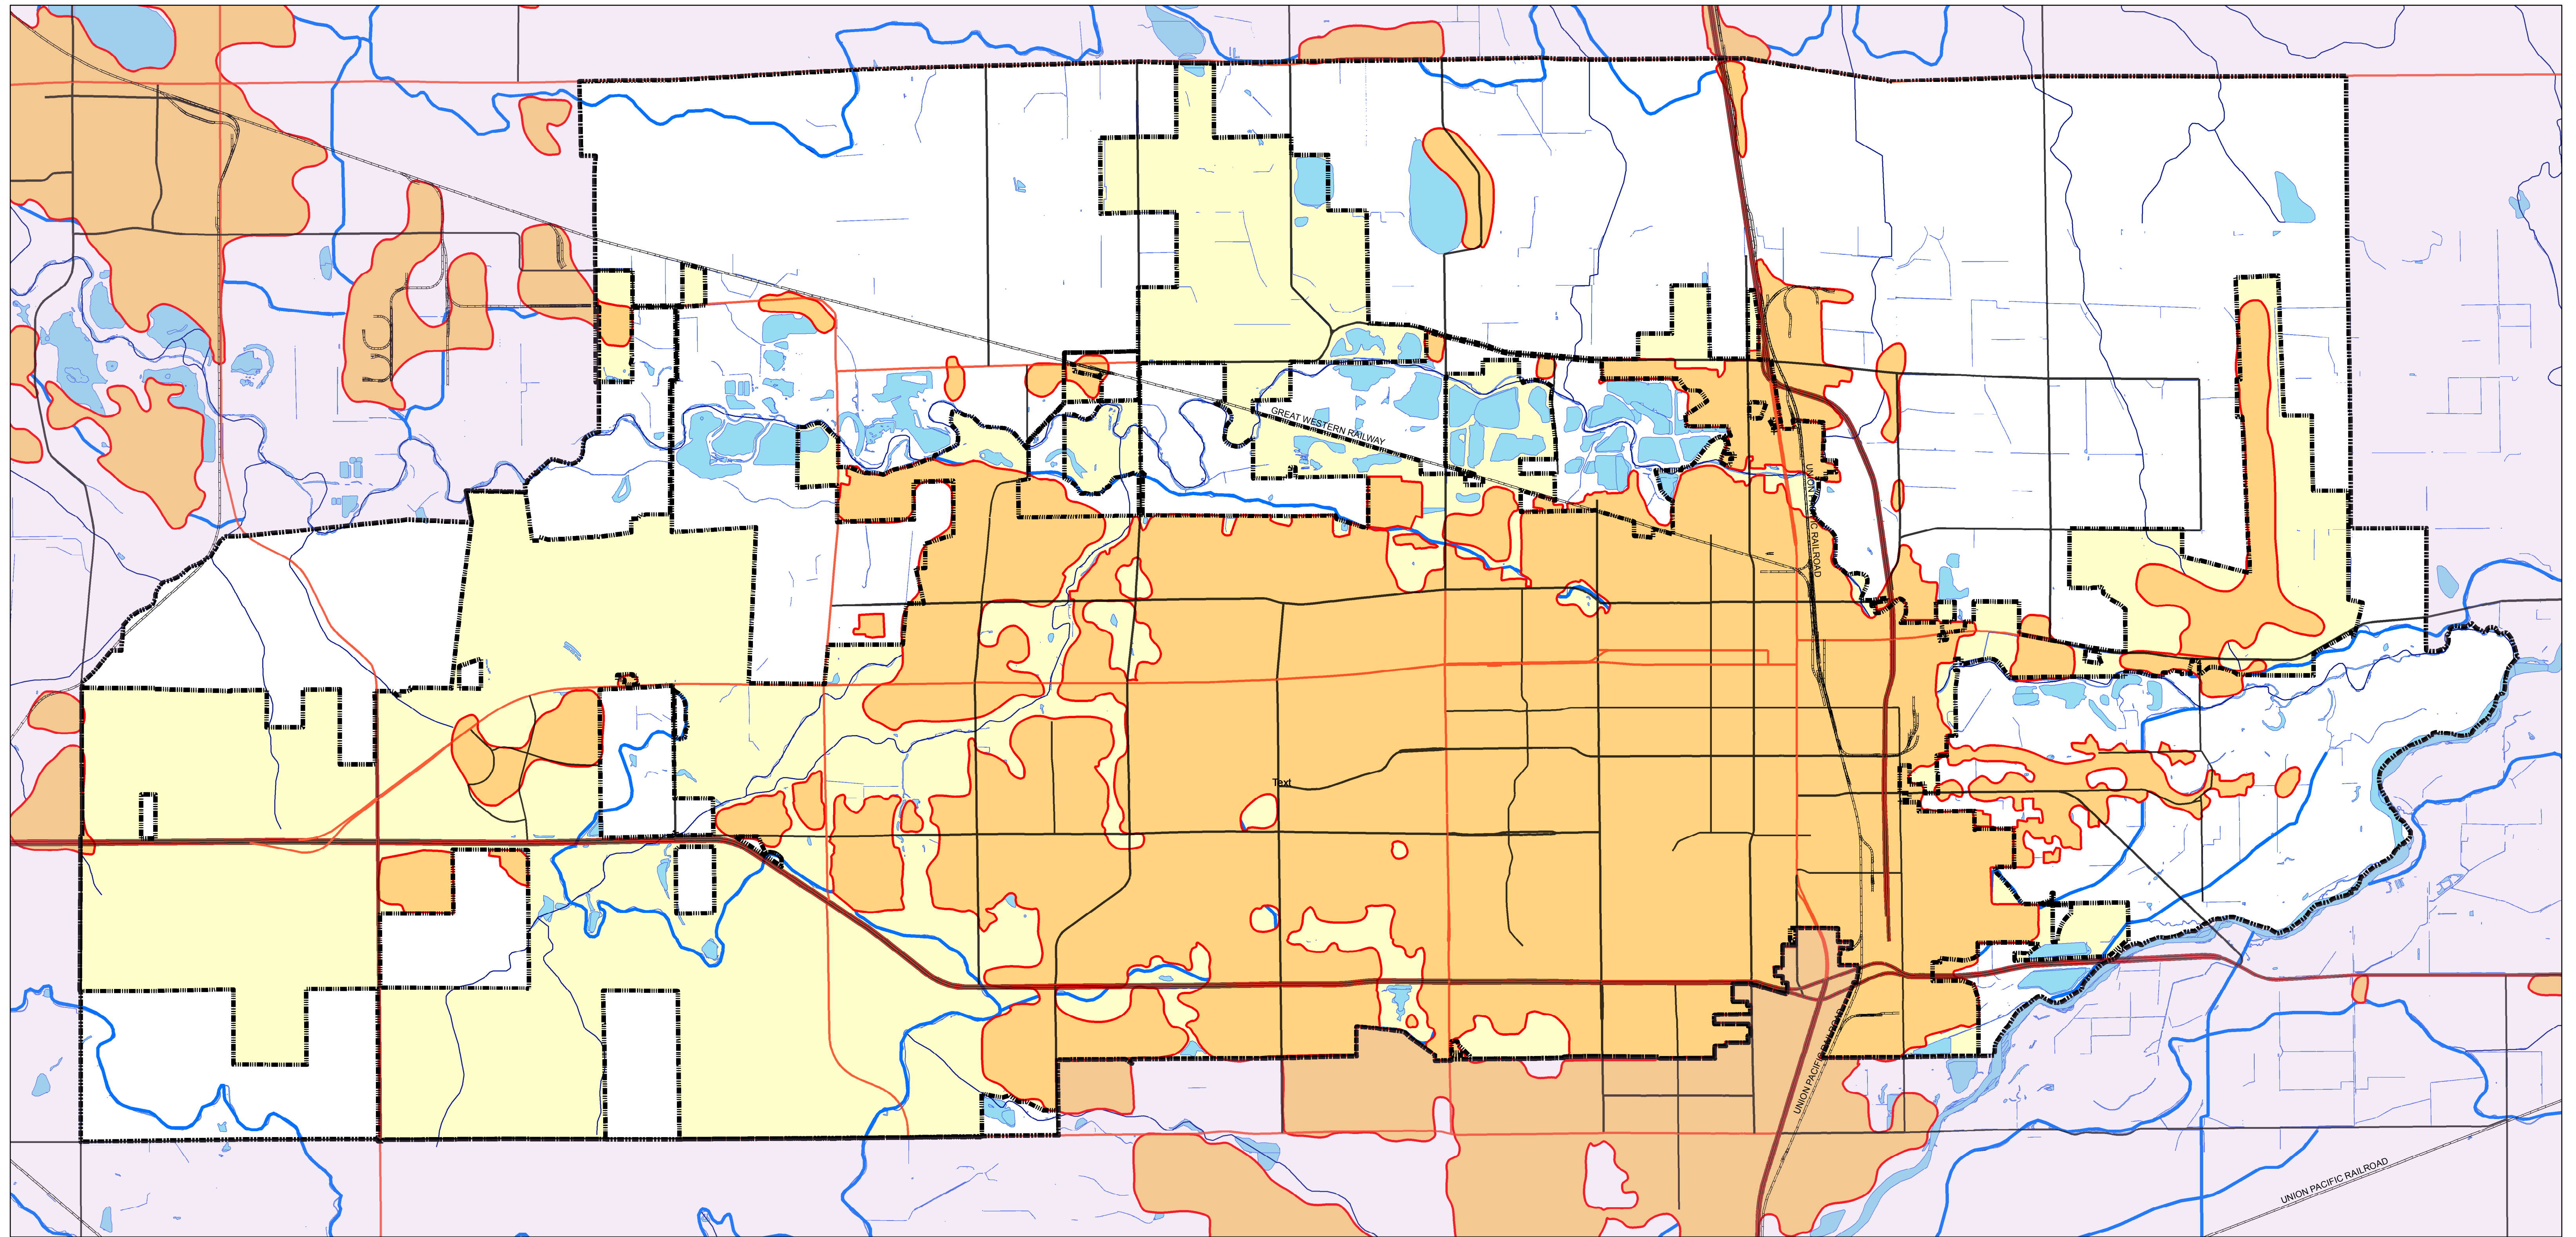

# DEVELOPED LAND

## Legend

-  Area outside the Long Range Expected Growth Area
-  Long Range Expected Growth Area
-  Greeley City Limits
-  Developed Land 2015

Date of Preparation 07/27/16