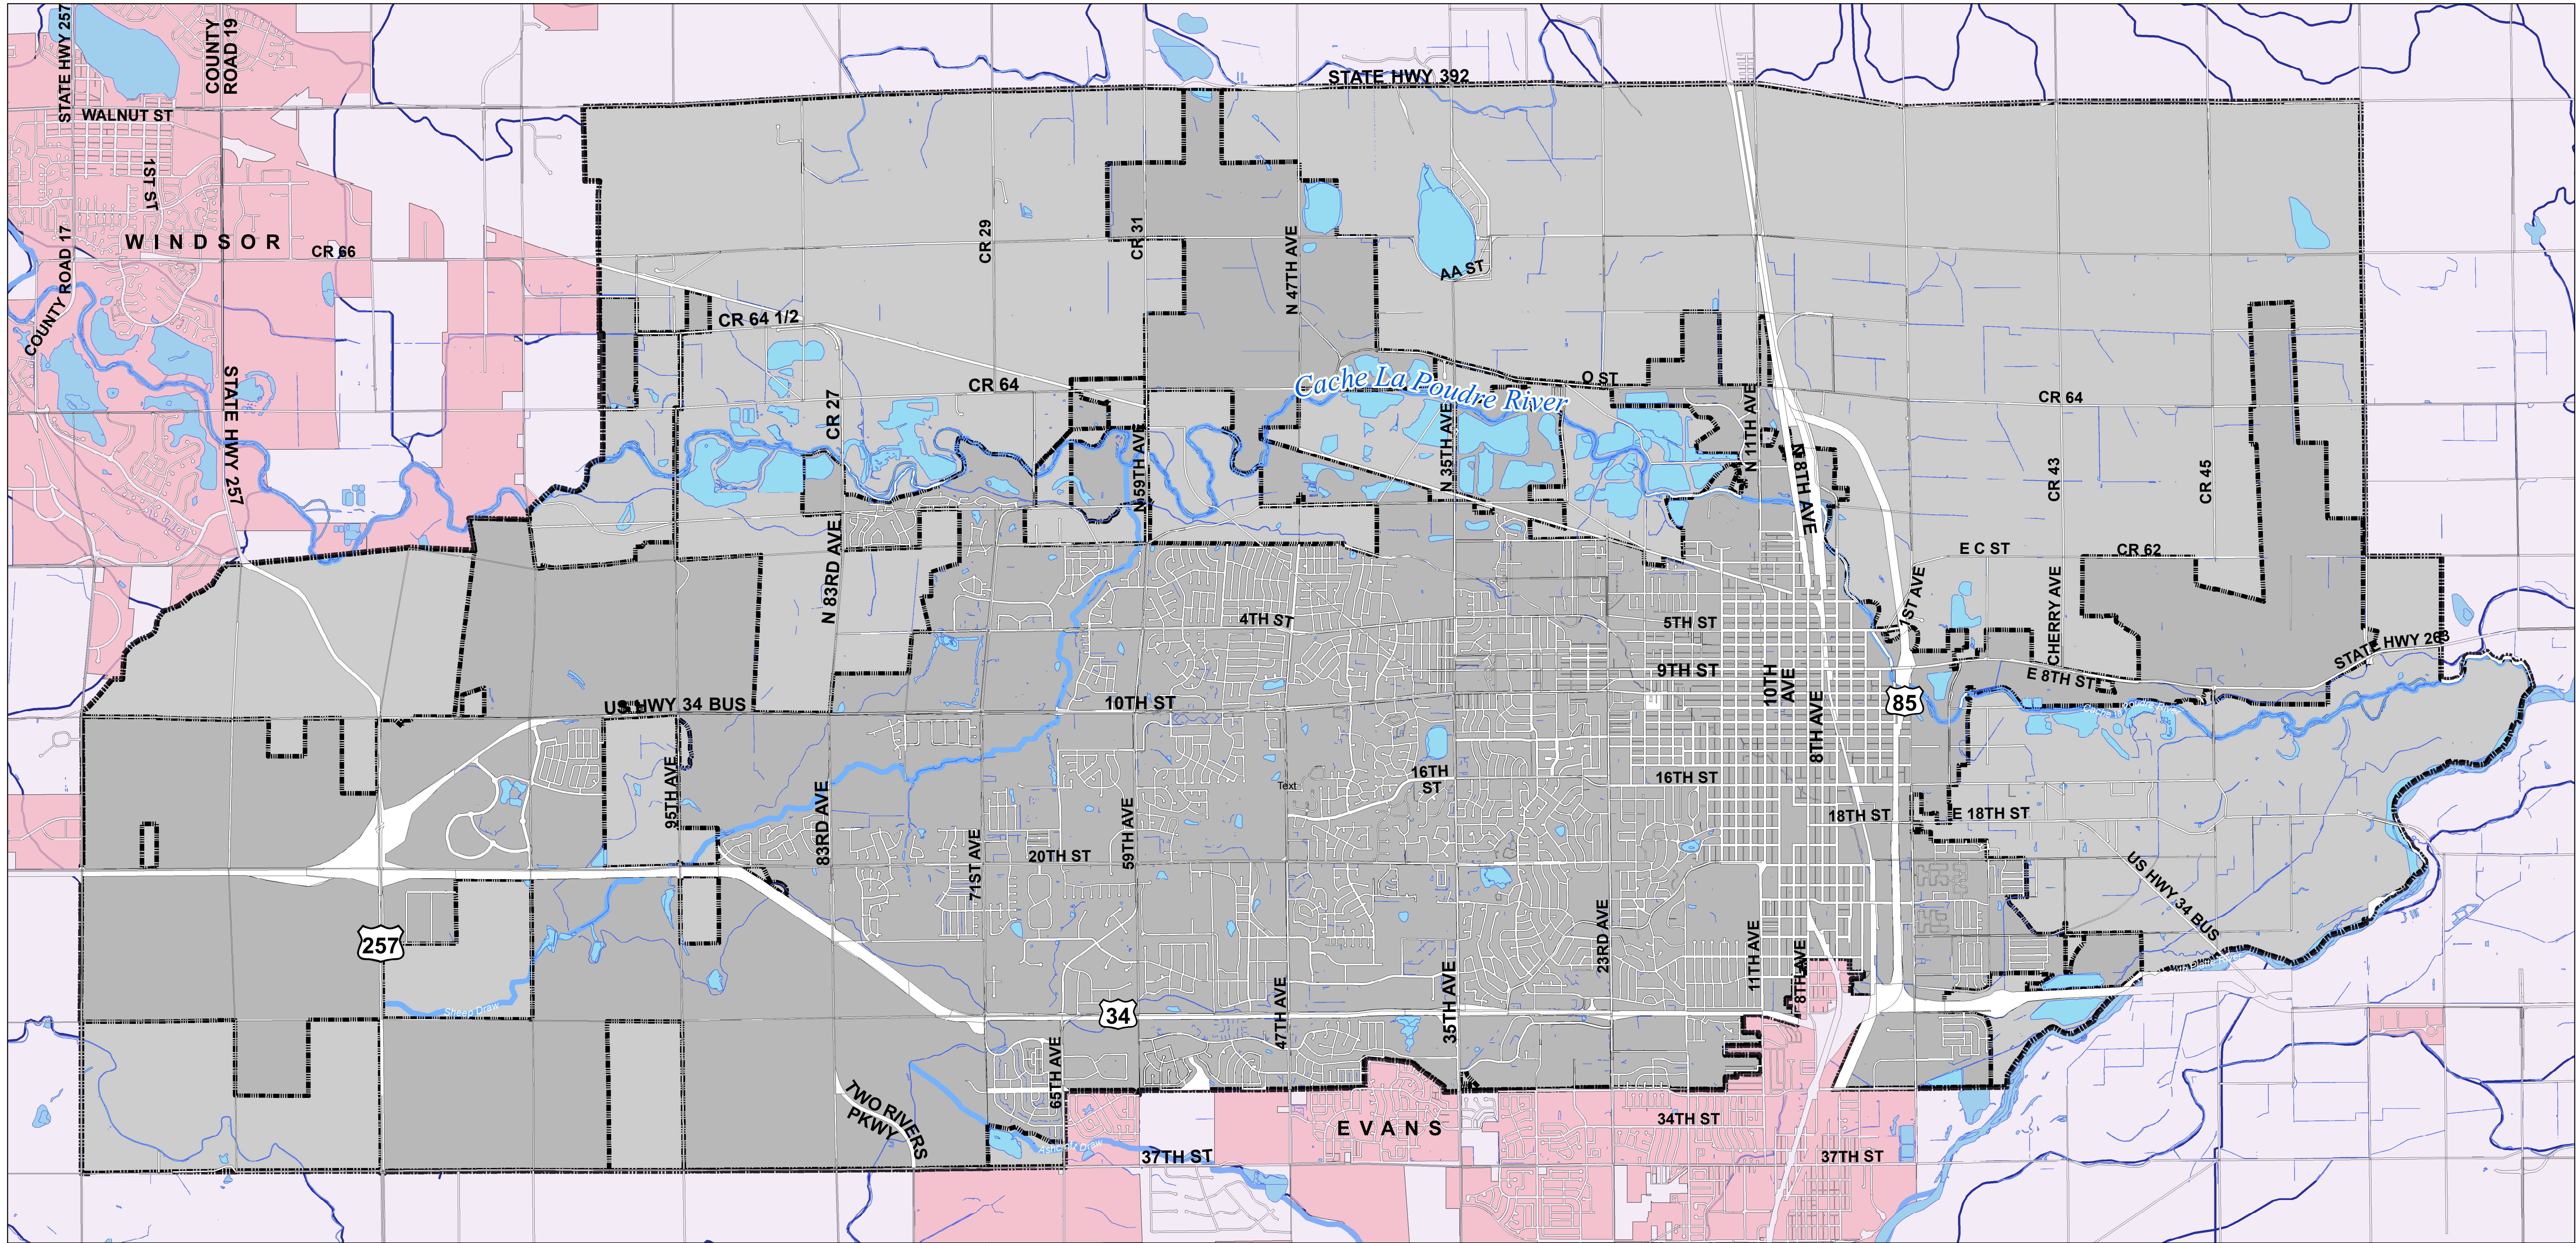

EXISTING RIGHTS OF WAY

Legend

-  Rights-of-Way in the Long-Range Expected Growth Area
-  Greeley City Limits
-  Long-Range Expected Growth Area (LREGA)
-  Neighboring Towns
-  Area outside the Long Range Expected Growth Area

0 0.25 0.5 1 1.5 2 Miles

Date of Preparation 5/25/17