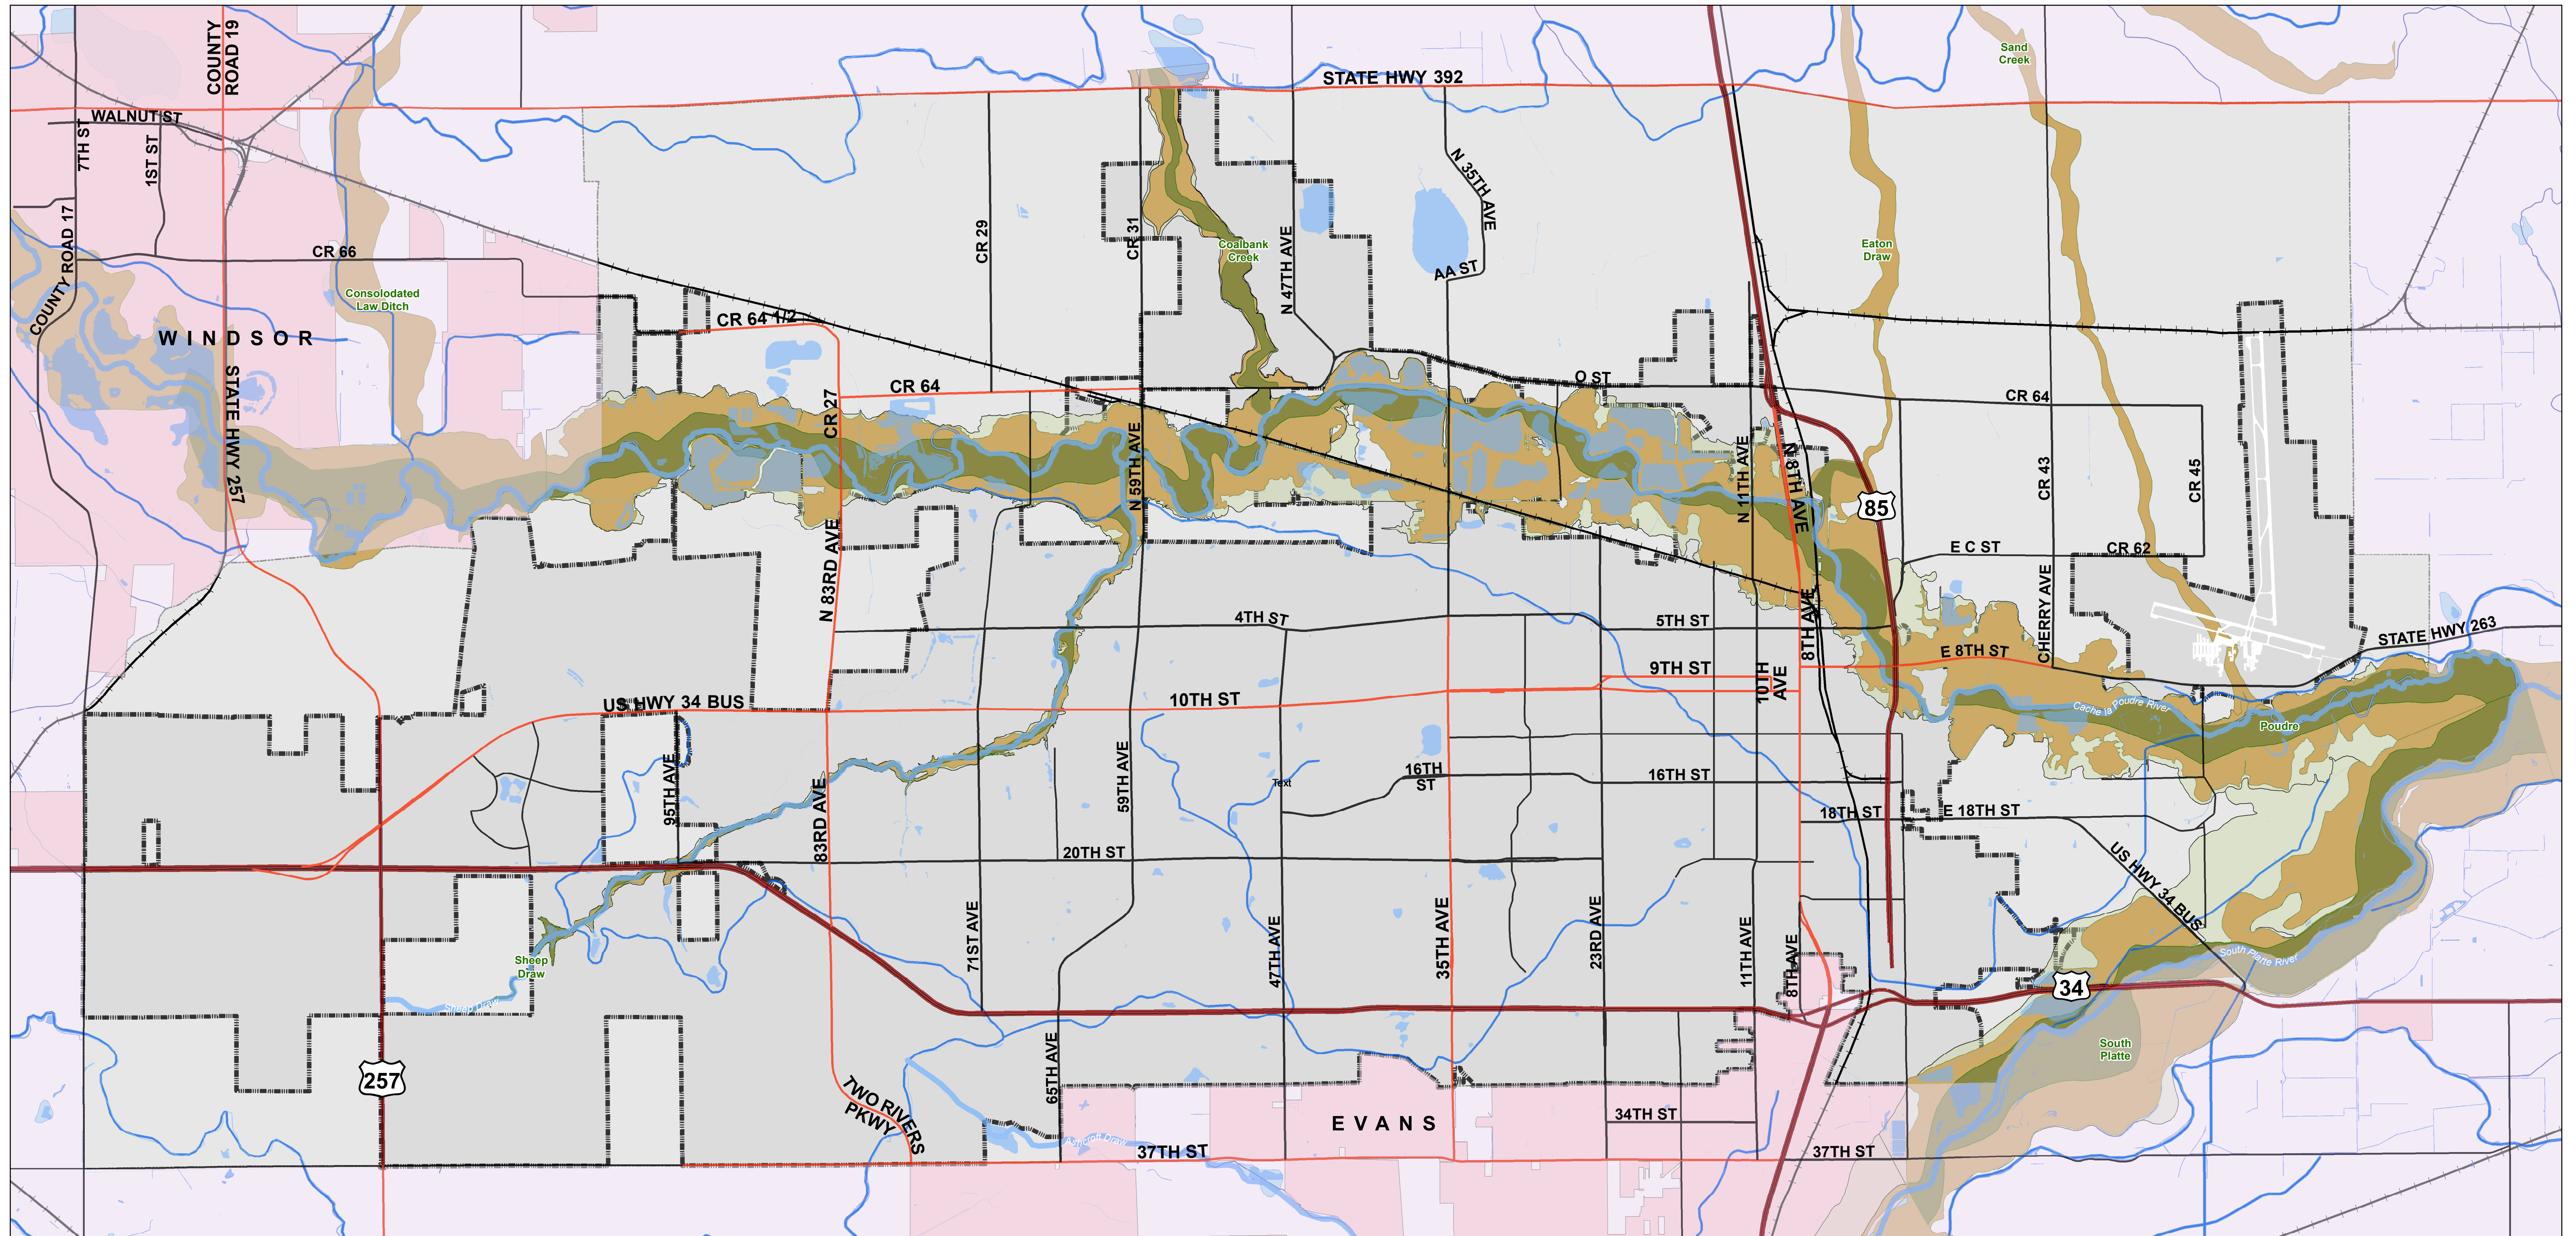

FLOOD PLAINS

Legend

-  100yr Floodway
-  100yr Floodplain
-  500yr Floodplain
-  Greeley City Limits
-  Long-Range Expected Growth Area (LREGA)

Date of Preparation 05/24/17