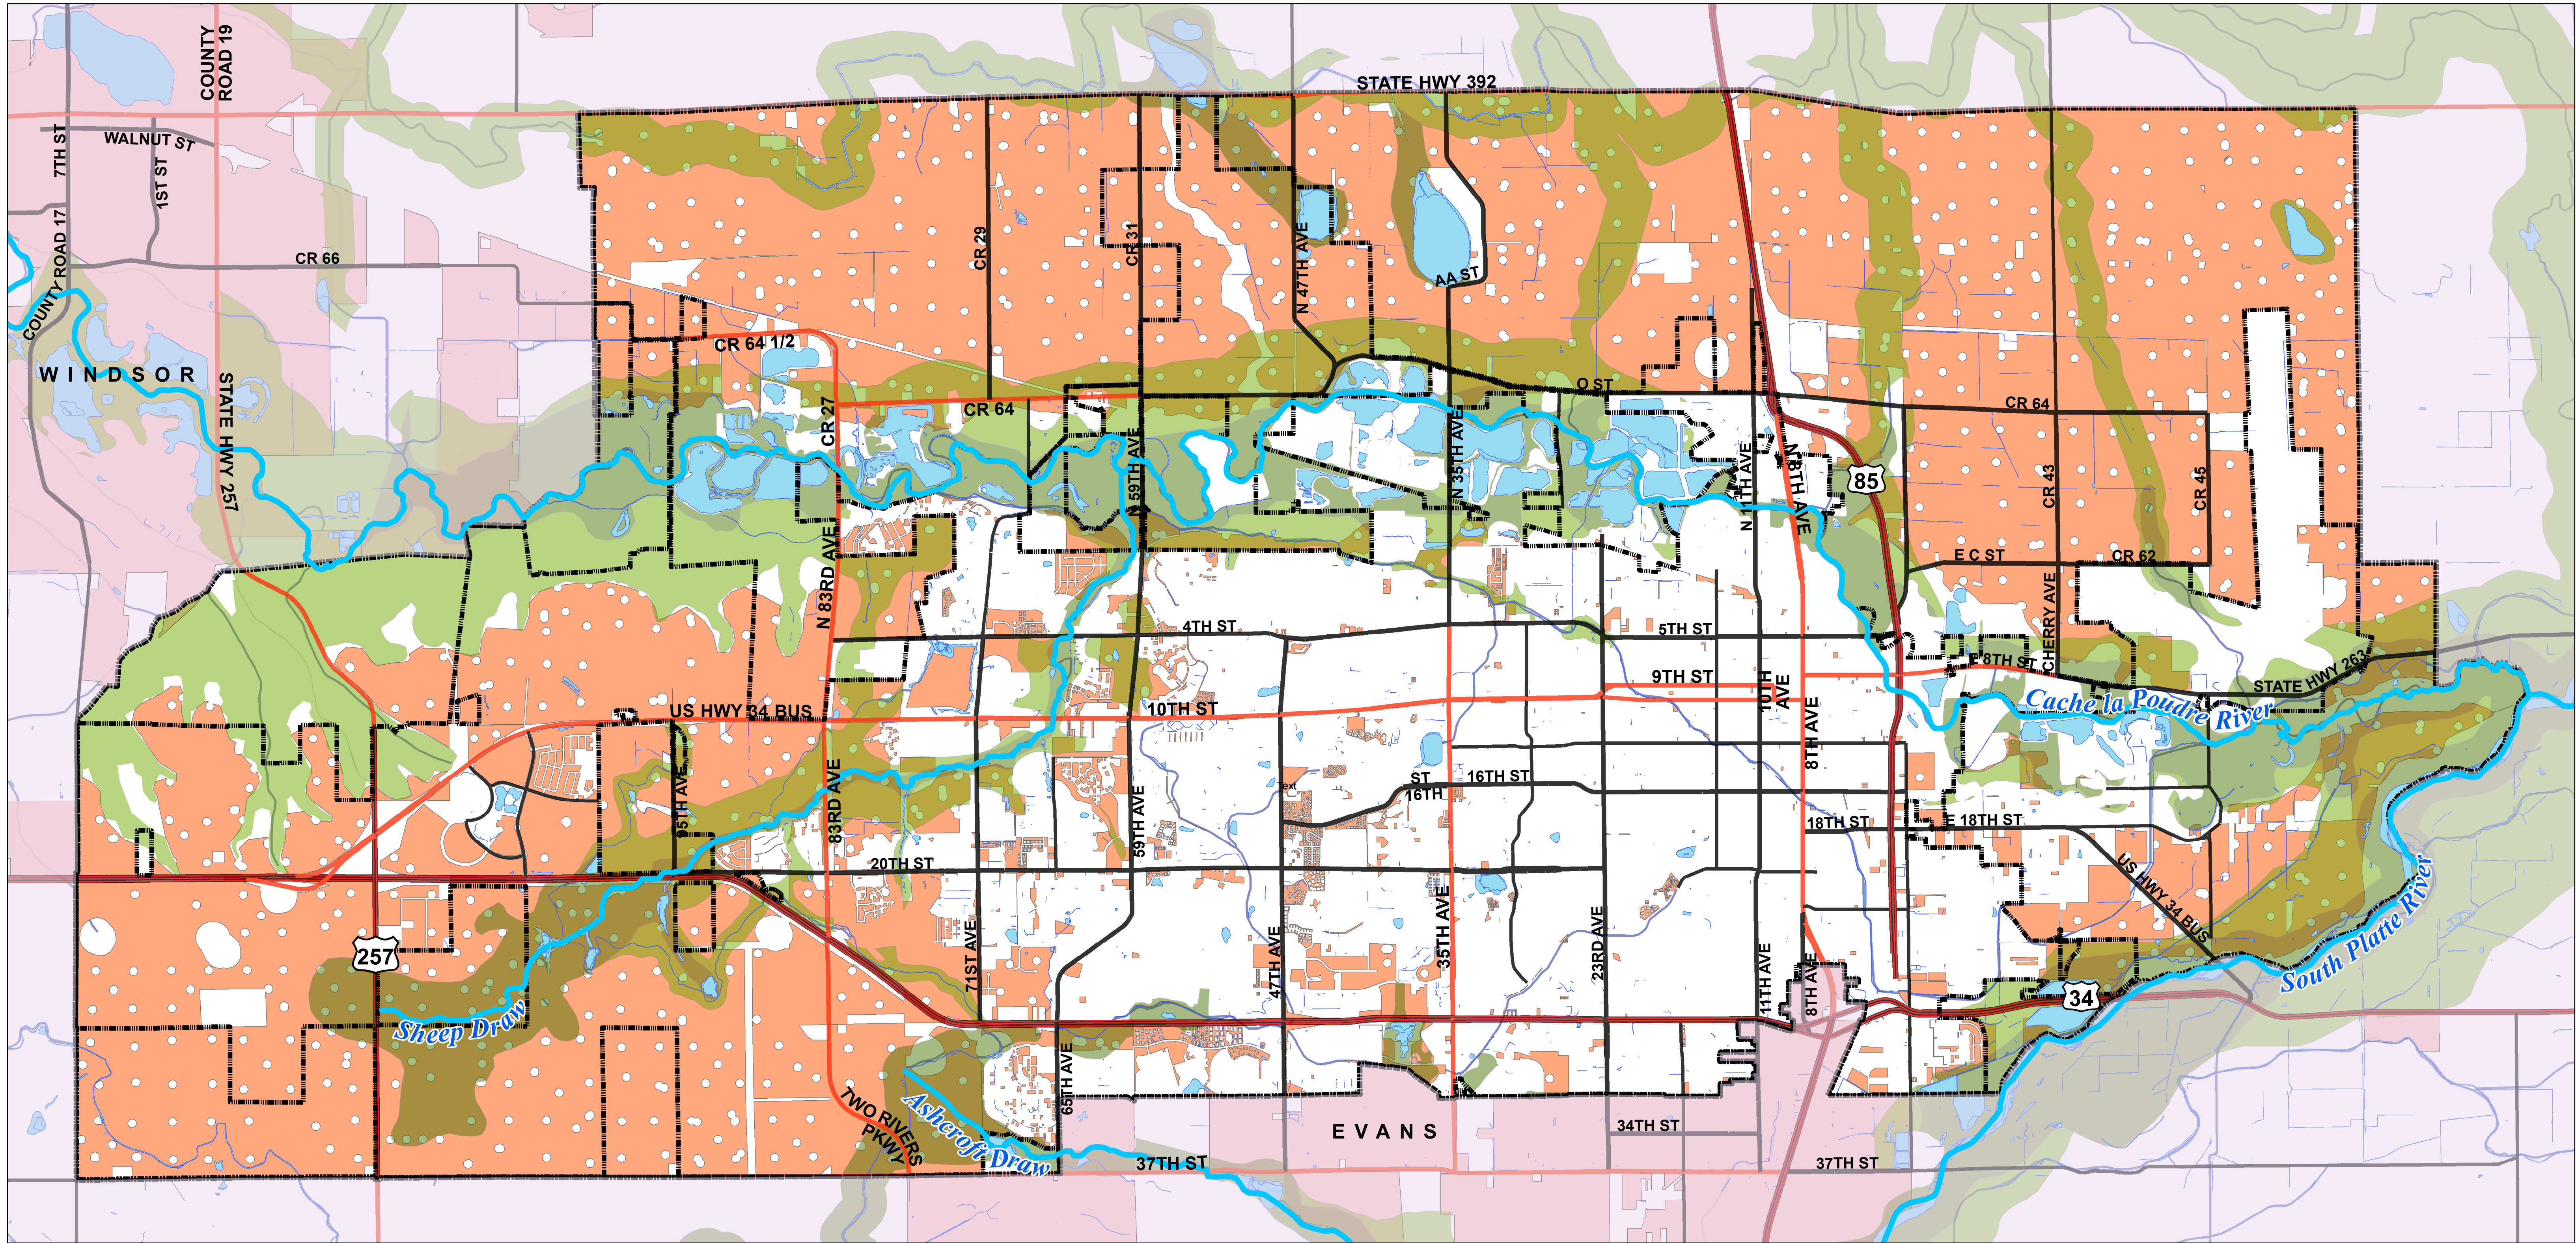

LAND AVAILABLE FOR FUTURE GROWTH

Legend

-  Greeley City Limits
-  Long Range Expected Growth Area
-  Land Suitable for Future Development
-  Neighboring Towns
-  Neighboring Towns

Remaining Ecologically Significant Lands

-  Highly Sensitive Area
-  Moderately Sensitive Area

Date of Preparation 5/16/17